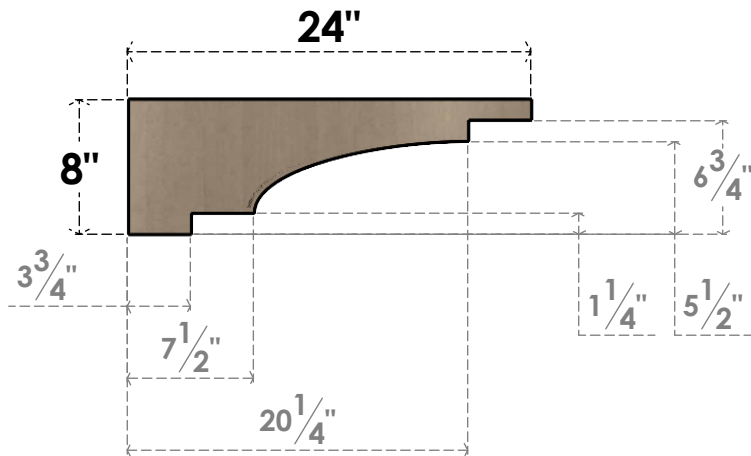

ITEM NUMBER: CORU04X24X08MEDRCPR

4"W X 24"D X 8"H SERIES 3 THIN MEDITERRANEAN ROUGH CEDAR
TIMBERTHANE FAUX WOOD CORBEL, PRIMED

SIDE PROFILE

FRONT PROFILE

ISOMETRIC

EKENA MILLWORK
2300 WEST MAIN ST.
CLARKSVILLE, TX 75426
TOLL FREE: 866-607-0453
WWW.EKENAMILLWORK.COM

NOTES

1. INSTALLATION TO BE COMPLETED IN ACCORDANCE WITH MANUFACTURER'S SPECIFICATIONS.
2. DRAWING MAY NOT BE TO SCALE
3. THIS DRAWING IS INTENDED FOR DESIGN AND PLANNING PURPOSES ONLY.
4. ALL INFORMATION CONTAINED HEREIN WAS CURRENT AT THE TIME OF DEVELOPMENT BUT MUST BE REVIEWED AND APPROVED BY THE PRODUCT MANUFACTURER TO BE CONSIDERED ACCURATE.
5. TIMBERTHANE ARCHITECTURAL PRODUCTS ARE MADE FROM HIGH DENSITY URETHANE AND COME FACTORY PRIMED