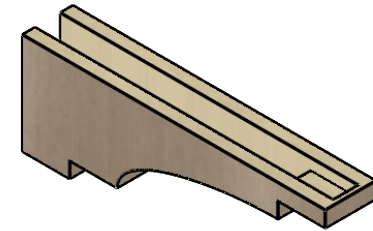

ITEM NUMBER: CORU04X24X08MEDRCPR

4"W X 24"D X 8"H SERIES 3 THIN MEDITERRANEAN ROUGH CEDAR
TIMBERTHANE FAUX WOOD CORBEL, PRIMED

SIDE PROFILE

FRONT PROFILE

ISOMETRIC

EKENA MILLWORK
2300 WEST MAIN ST.
CLARKSVILLE, TX 75426
TOLL FREE: 866-607-0453
WWW.EKENAMILLWORK.COM