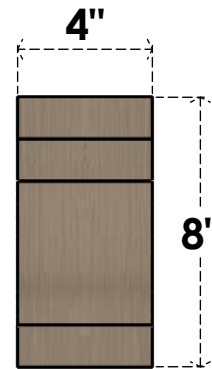

ITEM NUMBER: CORU04X24X08MEDRCPR

4"W X 24"D X 8"H SERIES 3 THIN MEDITERRANEAN ROUGH CEDAR
TIMBERTHANE FAUX WOOD CORBEL, PRIMED

SIDE PROFILE

FRONT PROFILE

ISOMETRIC

EKENA MILLWORK
2300 WEST MAIN ST.
CLARKSVILLE, TX 75426
TOLL FREE: 866-607-0453
WWW.EKENAMILLWORK.COM

NOTES

1. INSTALLATION TO BE COMPLETED IN ACCORDANCE WITH MANUFACTURER'S SPECIFICATIONS.
2. DRAWING MAY NOT BE TO SCALE
3. THIS DRAWING IS INTENDED FOR DESIGN AND PLANNING PURPOSES ONLY.
4. ALL INFORMATION CONTAINED HEREIN WAS CURRENT AT THE TIME OF DEVELOPMENT BUT MUST BE REVIEWED AND APPROVED BY THE PRODUCT MANUFACTURER TO BE CONSIDERED ACCURATE.
5. TIMBERTHANE ARCHITECTURAL PRODUCTS ARE MADE FROM HIGH DENSITY URETHANE AND COME FACTORY PRIMED